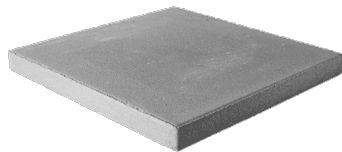

24IN SQUARE

PRODUCT NUMBER # 737

- Smooth surfaces and classical chamfers define each stone to create texture and visual structure with timeless appeal
- Square shape easily forms solid stacked and runner bond pavements or adds directionality to pathways
- Made of durable concrete that does not attract pests and is resistant to decay and fading

Concrete step stones instantly add beauty and value to any landscape. Available in a wide selection of shapes, sizes, and colors, they're very easy to install and create attractive, functional, and durable pathways and pavements. A quick way to transform your backyard into a welcoming outdoor living room, concrete step stones help your family relax and entertain guests in comfort and style.

STONE(S)

		Square
Height	<i>in</i>	2
	<i>mm</i>	50.8
Length	<i>in</i>	24
	<i>mm</i>	609.6
Width	<i>in</i>	24
	<i>mm</i>	609.6
Units	<i>/pl</i>	28

PALLET LAYOUT

NOTES

Weights are approximate and do not include shipping pallet.